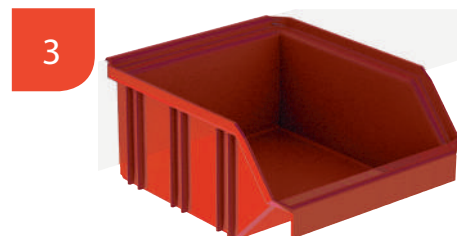

Accessories for Workstation

| Keys holder | | |
|-------------|------|--------|
| 604008 | flat | 3 days |

| Open fronted blue plastic bin | | |
|-------------------------------|--|--------|
| 542111 | Set of 10 W 88/70 x D 105 x H 54 mm / W 3.46/2.75 x D 4.13 x H 2.12 Inch | 7 days |
| 542112 | Set of 10 W 167/140 x D 105 x H 82 mm / W 6.57/5.51 x D 4.13 x H 3.27 Inch | 7 days |
| 542113 | Set of 5 W 237/205 x D 144 x H 123 mm / W 9.33/8.07 x D 5.67 x H 4.84 Inch | 7 days |
| 542114 | Set of 5 W 345/300 x P 205 x H 164 mm / W 13.58/11.81 x D 8.07 x H 6.45 Inch | 7 days |

| Open fronted red plastic bin | | |
|------------------------------|--|--------|
| 542121 | Set of 10 W 88/70 x D 105 x H 54 mm / W 3.46/2.75 x D 4.13 x H 2.12 Inch | 7 days |
| 542122 | Set of 10 W 167/140 x D 105 x H 82 mm / W 6.57/5.51 x D 4.13 x H 3.27 Inch | 7 days |
| 542123 | Set of 5 W 237/205 x D 144 x H 123 mm / W 9.33/8.07 x D 5.67 x H 4.84 Inch | 7 days |
| 542124 | Set of 5 W 345/300 x D 205 x H 164 mm / W 13.58/11.81 x D 8.07 x H 6.45 Inch | 7 days |

| Open fronted grey plastic bin | | |
|-------------------------------|--|--------|
| 542131 | Set of 10 W 88/70 x D 105 x H 54 mm / W 3.46/2.75 x D 4.13 x H 2.12 Inch | 7 days |
| 542132 | Set of 10 W 167/140 x D 105 x H 82 mm / W 6.57/5.11 x D 4.13 x H 3.22 Inch | 7 days |
| 542133 | Set of 5 W 237/205 x D 144 x H 123 mm / W 9.33/8.07 x D 5.67 x H 4.84 Inch | 7 days |
| 542138 | Set of 5 W 345/300 x D 205 x H 164 mm / W 13.58/11.81 x D 8.07 x H 6.45 Inch | 7 days |