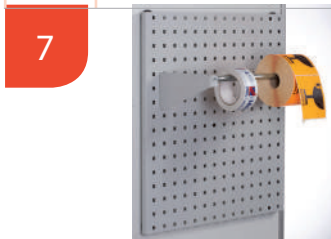

Roll dispenser		
604019	for perforated back	3 days