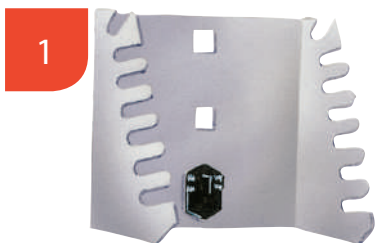

Accessories for Workstation

| Keys holder | | |
|-------------|------|--------|
| 604008 | flat | 3 days |

| Open fronted blue plastic bin | | |
|-------------------------------|--|--------|
| 542111 | Set of 10 W 88/70 x D 105 x H 54 mm / W 3.46/2.75 x D 4.13 x H 2.12 Inch | 7 days |
| 542112 | Set of 10 W 167/140 x D 105 x H 82 mm / W 6.57/5.51 x D 4.13 x H 3.27 Inch | 7 days |
| 542113 | Set of 5 W 237/205 x D 144 x H 123 mm / W 9.33/8.07 x D 5.67 x H 4.84 Inch | 7 days |
| 542114 | Set of 5 W 345/300 x P 205 x H 164 mm / W 13.58/11.81 x D 8.07 x H 6.45 Inch | 7 days |

| Open fronted red plastic bin | | |
|------------------------------|--|--------|
| 542121 | Set of 10 W 88/70 x D 105 x H 54 mm / W 3.46/2.75 x D 4.13 x H 2.12 Inch | 7 days |
| 542122 | Set of 10 W 167/140 x D 105 x H 82 mm / W 6.57/5.51 x D 4.13 x H 3.27 Inch | 7 days |
| 542123 | Set of 5 W 237/205 x D 144 x H 123 mm / W 9.33/8.07 x D 5.67 x H 4.84 Inch | 7 days |
| 542124 | Set of 5 W 345/300 x D 205 x H 164 mm / W 13.58/11.81 x D 8.07 x H 6.45 Inch | 7 days |

| Open fronted grey plastic bin | | |
|-------------------------------|--|--------|
| 542131 | Set of 10 W 88/70 x D 105 x H 54 mm / W 3.46/2.75 x D 4.13 x H 2.12 Inch | 7 days |
| 542132 | Set of 10 W 167/140 x D 105 x H 82 mm / W 6.57/5.11 x D 4.13 x H 3.22 Inch | 7 days |
| 542133 | Set of 5 W 237/205 x D 144 x H 123 mm / W 9.33/8.07 x D 5.67 x H 4.84 Inch | 7 days |
| 542138 | Set of 5 W 345/300 x D 205 x H 164 mm / W 13.58/11.81 x D 8.07 x H 6.45 Inch | 7 days |

| Rail for plastic bin | | |
|----------------------|-------------------------|----------|
| 604014 | W 100 mm / W 3.93 Inch | On stock |
| 604015 | W 450 mm / W 17.72 Inch | On stock |

| Metallic bottle holder | | |
|------------------------|------------------------|----------|
| 604016 | H 120 mm / H 4.72 Inch | On stock |