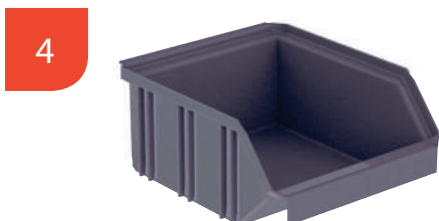

Accessories for Workstation

| Keys holder | | |
|-------------|------|--------|
| 604008 | flat | 3 days |

| Open fronted blue plastic bin | | |
|-------------------------------|--|--------|
| 542111 | Set of 10 W 88/70 x D 105 x H 54 mm / W 3.46/2.75 x D 4.13 x H 2.12 Inch | 7 days |
| 542112 | Set of 10 W 167/140 x D 105 x H 82 mm / W 6.57/5.51 x D 4.13 x H 3.27 Inch | 7 days |
| 542113 | Set of 5 W 237/205 x D 144 x H 123 mm / W 9.33/8.07 x D 5.67 x H 4.84 Inch | 7 days |
| 542114 | Set of 5 W 345/300 x P 205 x H 164 mm / W 13.58/11.81 x D 8.07 x H 6.45 Inch | 7 days |

| Open fronted red plastic bin | | |
|------------------------------|--|--------|
| 542121 | Set of 10 W 88/70 x D 105 x H 54 mm / W 3.46/2.75 x D 4.13 x H 2.12 Inch | 7 days |
| 542122 | Set of 10 W 167/140 x D 105 x H 82 mm / W 6.57/5.51 x D 4.13 x H 3.27 Inch | 7 days |
| 542123 | Set of 5 W 237/205 x D 144 x H 123 mm / W 9.33/8.07 x D 5.67 x H 4.84 Inch | 7 days |
| 542124 | Set of 5 W 345/300 x D 205 x H 164 mm / W 13.58/11.81 x D 8.07 x H 6.45 Inch | 7 days |

| Open fronted grey plastic bin | | |
|-------------------------------|--|--------|
| 542131 | Set of 10 W 88/70 x D 105 x H 54 mm / W 3.46/2.75 x D 4.13 x H 2.12 Inch | 7 days |
| 542132 | Set of 10 W 167/140 x D 105 x H 82 mm / W 6.57/5.11 x D 4.13 x H 3.22 Inch | 7 days |
| 542133 | Set of 5 W 237/205 x D 144 x H 123 mm / W 9.33/8.07 x D 5.67 x H 4.84 Inch | 7 days |
| 542138 | Set of 5 W 345/300 x D 205 x H 164 mm / W 13.58/11.81 x D 8.07 x H 6.45 Inch | 7 days |