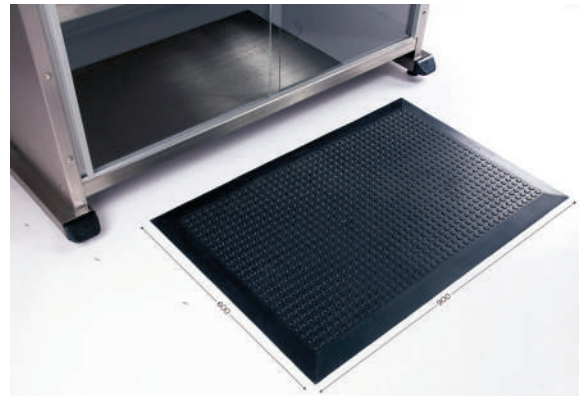

## ● ANTI-FATIGUE MATTING A

Anti-fatigue floormat providing excellent comfort.

- Insulates against heat, noise, and vibrations
- The air-bubble surface stimulates blood circulation through micro massage
- The recommended mat for operators whose job involves standing still
- Dry environment.

571200	ANTI-FATIGUE MATTING A L 900 x W 600 mm / L 35.43 x W 23.62 Inch	5 days	Per unit
--------	--	--------	----------

## ● ANTI-FATIGUE MATTING B

- Made from tough SBR/NBR rubber for application in most climatic conditions.
- Excellent non-slip properties meeting standard EN 13552, category R10.
- Circular embossed pattern provides good grip while effectively eliminating dirt and humidity.
- The moulded bevel edges facilitate the entry of wheeled vehicles and avoid tripping up pedestrians.