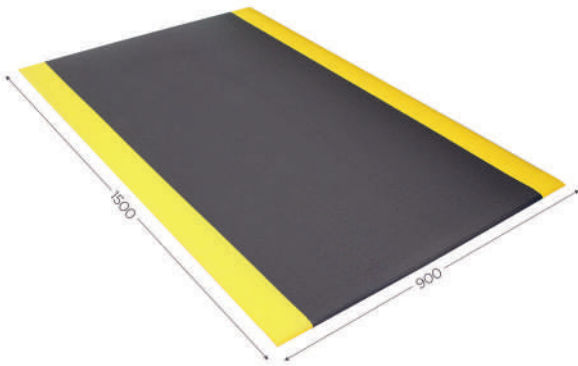

ANTI-FATIGUE MATTING I

Ergonomic Anti-fatigue Matting

NEW

The anti-fatigue mat relieves back and leg pain caused by regularly standing up at work. Our anti-fatigue mats cushions steps and ensures softer movements which helps combat musculoskeletal disorders (MSD).

- Anti-fatigue property
- Closed-cell virgin PVC foam
- Bevelled yellow edges to reduce the risk of falling
- Adapted to dry indoor environments

Application

Assembly, Workshop, Ergonomics, Industry, Lean Manufacturing, Production

CODE	DESIGNATION	LEAD TIME	PACKING
571209	ANTI-FATIGUE MAT model I 900 mm / 35.43 Inch x per meter	On stock	Per unit

ANTI-FATIGUE MATTING H

Ergonomic Anti-fatigue Matting

NEW

The anti-fatigue mat relieves back and leg pain caused by regularly standing up at work. Our anti-fatigue mats cushions steps and ensures softer movements which helps combat musculoskeletal disorders (MSD).