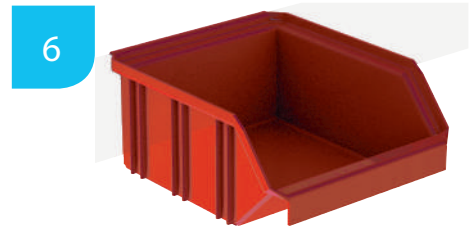

# Accessories LEANPOST

Pull handle for		
690212	LEANPOST 100/600/900	5 days

Drawbar for manual towing		
690201	for trolley 690200	5 days

Towable trolley on wheels		
690200	for 600 x 400 mm / 23.62 x 15.75 Inch bins	5 days

Set of 5 FLEXIBLE PORTDOC		
143316	A4 blue to be placed horizontally	On stock
143324	A4 blue to clip vertically	On stock
143325	A5 blue to clip vertically	On stock

Open fronted blue plastic bin		
542111	Set of 10 W 88/70 x D 105 x H 54 mm / W 3.46/2.75 x D 4.13 x H 2.12 Inch	7 days
542112	Set of 10 W 167/140 x D 105 x H 82 mm / W 6.57/5.51 x D 4.13 x H 3.27 Inch	7 days
542113	Set of 5 W 237/205 x D 144 x H 123 mm / W 9.33/8.07 x D 5.67 x H 4.84 Inch	7 days
542114	Set of 5 W 345/300 x P 205 x H 164 mm / W 13.58/11.81 x D 8.07 x H 6.45 Inch	7 days

Open fronted red plastic bin		
542121	Set of 10 W 88/70 x D 105 x H 54 mm / W 3.46/2.75 x D 4.13 x H 2.12 Inch	7 days
542122	Set of 10 W 167/140 x D 105 x H 82 mm / W 6.57/5.51 x D 4.13 x H 3.27 Inch	7 days
542123	Set of 5 W 237/205 x D 144 x H 123 mm / W 9.33/8.07 x D 5.67 x H 4.84 Inch	7 days
542124	Set of 5 W 345/300 x D 205 x H 164 mm / W 13.58/11.81 x D 8.07 x H 6.45 Inch	7 days

Open fronted grey plastic bin		
542131	Set of 10 W 88/70 x D 105 x H 54 mm / W 3.46/2.75 x D 4.13 x H 2.12 Inch	7 days
542132	Set of 10 W 167/140 x D 105 x H 82 mm / W 6.57/5.51 x D 4.13 x H 3.27 Inch	7 days
542133	Set of 5 W 237/205 x D 144 x H 123 mm / W 9.33/8.07 x D 5.67 x H 4.84 Inch	7 days
542138	Set of 5 W 345/300 x D 205 x H 164 mm / W 13.58/11.81 x D 8.07 x H 6.45 Inch	7 days