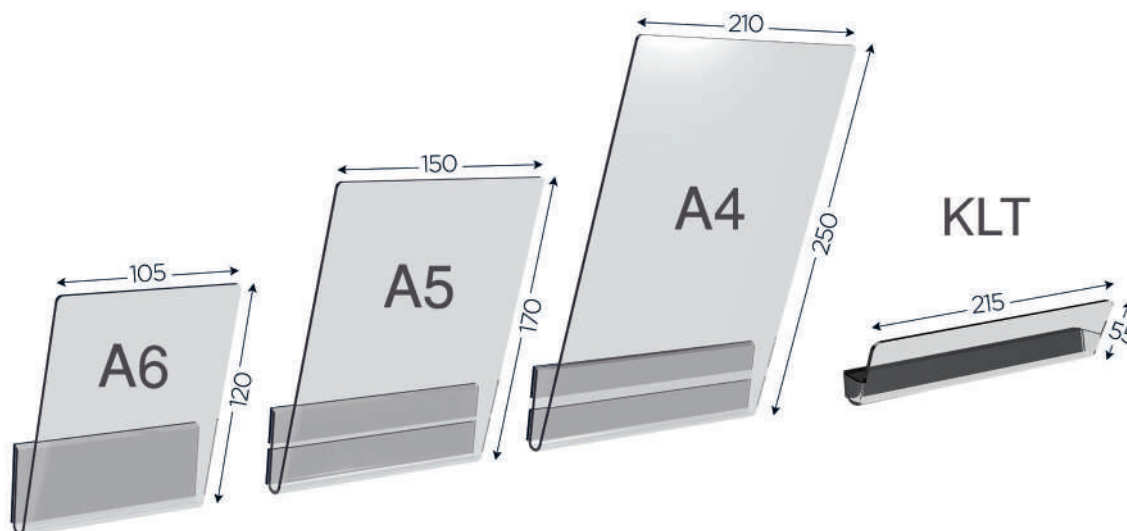

LEANFLASH PLANNING

KANBAN visual planning support

REGISTERED
MODEL

Application

- Display
- Documentation
- Suppliers
- Management
- Kanban
- Logistics
- Planning

KANBAN visual scheduling stand | LEANFLASH PLANNING is designed for quick and efficient visual scheduling. Different formats for all applications with several document capacity. LEANFLASH PLANNING provides limitless capacity and provides immediate visual management of the workload.