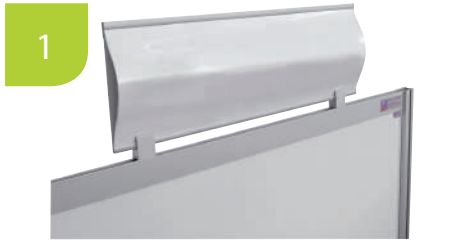

Customisable sign

Customizable curved headband with mounting bracket		
141402	L 300 x H 200 mm / W 11.81 x H 7.87 Inch	3 days
141405	L 1000 x H 200 mm / W 39.37 x H 7.87 Inch	3 days
141415	L 600 x H 200 mm / W 23.62 x H 7.87 Inch	On stock

Customizable curved headband without fixing		
141403	L 1000 x H 200 mm / W 39.37 x H 7.87 Inch	3 days
141413	L 600 x H 200 mm / W 23.62 x H 7.87 Inch	3 days

Both-sided customizable curved headband without fixing		
141423	L 600 x H 200 mm / W 23.62 x H 7.87 Inch	3 days
141427	L 1000 x H 200 mm / W 39.37 x H 7.87 Inch	3 days

Both-sided customizable curved headband with mounting bracket		
141425	L 600 x H 200 mm / W 23.62 x H 7.87 Inch	3 days
141426	L 1000 x H 200 mm / W 39.37 x H 7.87 Inch	3 days

Both-sided customizable curved headband fixing by chains		
141424	L 600 x H 200 mm / W 23.62 x H 7.87 Inch	3 days
141428	L 1000 x H 200 mm / W 39.37 x H 7.87 Inch	3 days