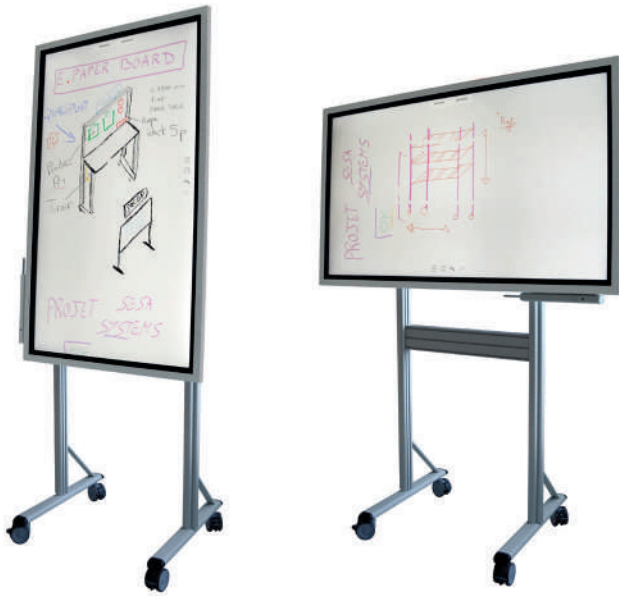

## Application

- Administration
- Display
- Communication
- Industry 4.0
- Lean Management
- Digital paperboard

The digital update of traditional whiteboards, the E-PAPERBOARD marks the start of a new era of collaborative working within companies. Ergonomic and very easy to use, they are the essential new tool for encouraging creativity and sharing information. Offering exceptional mobility thanks to its roller stand, the E-PAPERBOARD also transforms any space into a meeting room.

The E-PAPERBOARD allows you to create, present, annotate, share or even move documents easily.

Its intuitive, user-friendly interface ensures immediate ease of use, allowing optimum productivity. The onboard technology reproduces the sensation of writing on paper without the restriction of a specific stylet: any pen or marker too hand works. Content can be deleted just as easily by simply wiping your palm across the area to be deleted. Unlike conventional paperboards, the E-PAPERBOARD makes it possible to roll out the equivalent of 20 pages of writing per document, and a simple scroll on the side can be used to go to a specific place. For more information about this product, download our catalogue dedicated to Industry 4.0 or visit our ACADEMY.