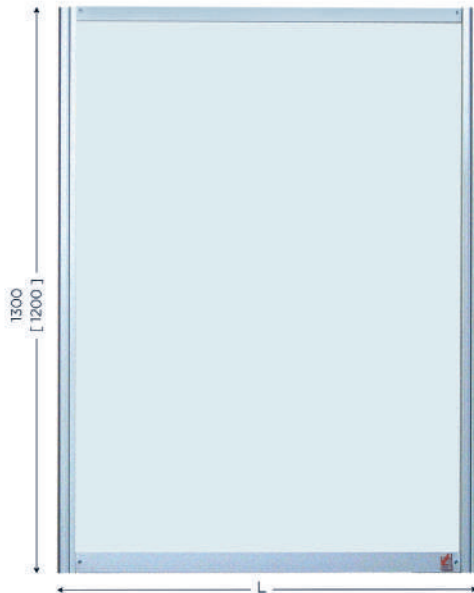

MOD'INFO WALL-MOUNTED

Wall-mounted, high-quality display board

VISUAL MANAGEMENT

REGISTERED
MODEL

BEST
SELLER

Application

- Administration
- Display
- Communication
- Documentation
- Information
- Visual management

Broaden the scope of your communication with the new SESA SYSTEMS® concept.

An inspired wall-mounted, high-quality display board |MOD'INFO for visual information in the field. Creative, effective, modular, upgradable—it makes implementing all your projects child's play (production cell control charts, autonomous work teams, 5S, TPM, SMED, KAIZEN, PDCA, etc.).

- Enamel 800° for magnetic attaching and felt writing quality
- White lacquered metal sheet for magnetic attaching
- *Attaching kit will be provided*

CODE	DESIGNATION	LEAD TIME	PACKING
120114	W 1070 mm white painted metal sheet	On stock	Premounted
120115	W 1925 mm white painted metal sheet	On stock	Premounted
120134	W 1070 mm enamel 800°	On stock	Premounted
120135	W 1925 mm enamel 800°	On stock	Premounted