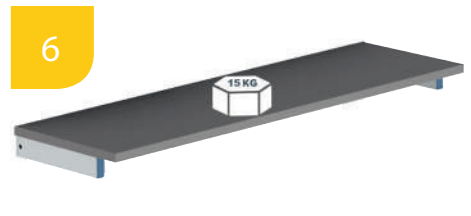

Accessories

Customizable curved headband with mounting bracket		
141402	L 300 x H 200 mm / W 11.81 x H 7.87 Inch	3 days
141405	L 1000 x H 200 mm / W 39.37 x H 7.87 Inch	3 days
141415	L 600 x H 200 mm / W 23.62 x H 7.87 Inch	On stock

Customizable vertical curved headband H 2000 mm / 78.74 inch		
120217	with LED lighting	3 days
120160	without LED lighting	3 days

Orientable LED spot light 220 V with 2,5 m connecting wire		
120213	220 volts	On stock

DOCAFLEX WALL-MOUNTED		
301101	A4 with 10 vertical assorted A4 sleeves with pivots and 4 stops	On stock
301102	A4 with 5 vertical assorted A4 sleeves with pivots and 4 stops	On stock

Height-adjustable writing surface fixing on aluminium profile		
120013	W 500 x D 360 mm / W 19.69 x D 14.17 Inch	3 days

Melamine shelf height adjustable		
120014	W 1060 x D 300 mm / W 41.73 x D 11.81 Inch	3 days
120015	W 1925 x D 300 mm / W 75.79 x D 11.81 Inch	3 days

DOCAPOST 200 empty box for folders and binders		
117306	W 102 x D 280 x H 482 mm / W 4.01 x D 11.02 x H 18.97 Inch	3 days