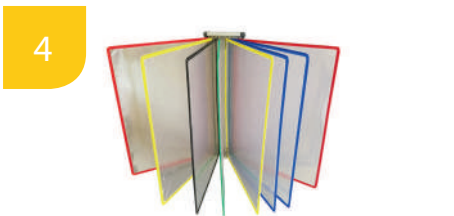

Accessories

Customizable curved headband with mounting bracket		
141402	L 300 x H 200 mm / W 11.81 x H 7.87 Inch	3 days
141405	L 1000 x H 200 mm / W 39.37 x H 7.87 Inch	3 days
141415	L 600 x H 200 mm / W 23.62 x H 7.87 Inch	On stock

Customizable vertical curved headband H 2000 mm / 78.74 inch		
120217	with LED lighting	3 days
120160	without LED lighting	3 days

Orientable LED spot light 220 V with 2,5 m connecting wire		
120213	220 volts	On stock

DOCAFLEX WALL-MOUNTED		
301101	A4 with 10 vertical assorted A4 sleeves with pivots and 4 stops	On stock
301102	A4 with 5 vertical assorted A4 sleeves with pivots and 4 stops	On stock

Height-adjustable writing surface fixing on aluminium profile		
120013	W 500 x D 360 mm / W 19.69 x D 14.17 Inch	3 days

Melamine shelf height adjustable		
120014	W 1060 x D 300 mm / W 41.73 x D 11.81 Inch	3 days
120015	W 1925 x D 300 mm / W 75.79 x D 11.81 Inch	3 days

DOCAPOST 200 empty box for folders and binders		
117306	W 102 x D 280 x H 482 mm / W 4.01 x D 11.02 x H 18.97 Inch	3 days