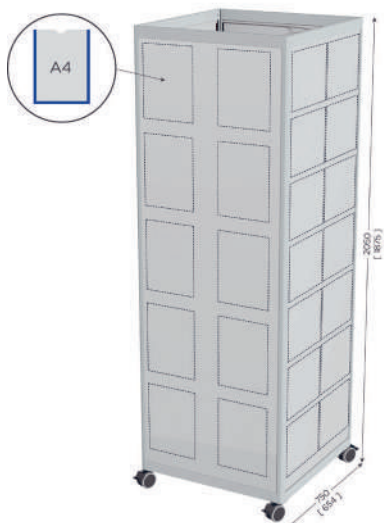

CUB'INFO

4-sided magnetic display column

VISUAL MANAGEMENT

REGISTERED
MODEL

Application

- Administration
- Display
- Workshop
- Communication
- Documentation
- Information
- Visual management

The magnetic information display column with 4 faces |CUB'INFO offers an elegant and stylish design with its aluminum structure and dimensions adjusted to the size of your displays. The set is mobile and easy to rotate, ideal for a 5-minute group or production island meeting. The wide range of SESA SYSTEMS® accessories will allow you to personalise your visual management. CUB'INFO offers a display surface area of nearly 6m² on 4 sides.

- Lacquered white sheet backing for magnetic display
- Provided with 4 wheels Ø 75 mm/2,95 Inch

Accessories

1

2

	CODE	DESIGNATION	LEAD TIME	PACKING
	119010	H 2050 mm white painted metal sheet	3 days	Premounted
	119020	H 2050 mm white painted metal sheet with opening door	3 days	Premounted
1	119060	Interior storage shelf CUB'INFO	3 days	Premounted
2	143225	Visual management kit (packet of 4 markers, magnetic brush and cleaning liquid)	On stock	Per unit