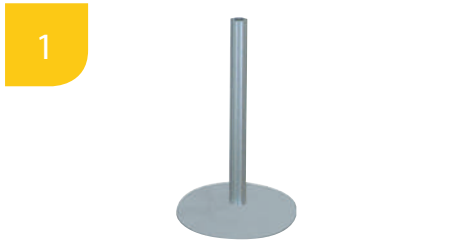

Accessories

Steel base		
118412	Ø 325 mm / Ø 12.8 Inch	3 days

Steel base		
118411	W 300 x D 45 mm / W 11.8 x D 1.8 Inch	3 days

Reinforcement crossbar		
118452	Additional 1000 mm / 39,37 Inch	3 days
118450	W 992 mm / W 39,05 Inch	3 days

Melamine shelf height adjustable		
120014	W 1060 x D 300 mm / W 41.73 x D 11.81 Inch	3 days
120015	W 1925 x D 300 mm / W 75.79 x D 11.81 Inch	3 days

Design headband «COMMUNICATION SPACE» with mounting bracket		
149515	L 1000 x H 200 mm / W 39.37 x H 7.87 Inch	3 days

Rose plant		
118930	H 1500 mm / H 59.06 Inch	5 days

Orientable LED spot light 220 V with 2,5 m connecting wire		
120213	220 volts	On stock

Ficus plant		
118931	H 1800 mm / H 70.87 Inch	5 days

Support for screen mounting adaptable on ESPACE'INFO		
118415	adaptable on ESPACE'INFO	3 days