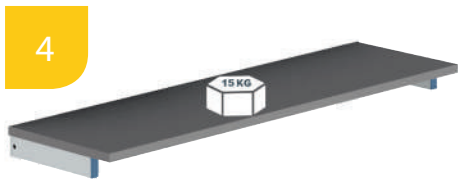

Accessories

Steel base		
118412	Ø 325 mm / Ø 12.8 Inch	3 days

Steel base		
118411	W 300 x D 45 mm / W 11.8 x D 1.8 Inch	3 days

Reinforcement crossbar		
118452	Additional 1000 mm / 39,37 Inch	3 days
118450	W 992 mm / W 39,05 Inch	3 days

Melamine shelf height adjustable		
120014	W 1060 x D 300 mm / W 41.73 x D 11.81 Inch	3 days
120015	W 1925 x D 300 mm / W 75.79 x D 11.81 Inch	3 days

Design headband «COMMUNICATION SPACE» with mounting bracket		
149515	L 1000 x H 200 mm / W 39.37 x H 7.87 Inch	3 days

Rose plant		
118930	H 1500 mm / H 59.06 Inch	5 days

Orientable LED spot light 220 V with 2,5 m connecting wire		
120213	220 volts	On stock

Ficus plant		
118931	H 1800 mm / H 70.87 Inch	5 days

Support for screen mounting adaptable on ESPACE'INFO		
118415	adaptable on ESPACE'INFO	3 days