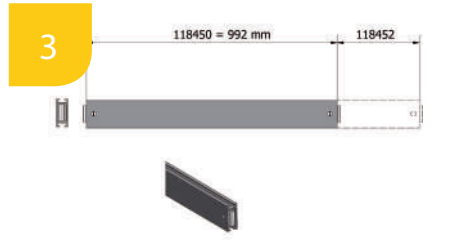

Accessories

Steel base		
118412	Ø 325 mm / Ø 12.8 Inch	3 days

Steel base		
118411	W 300 x D 45 mm / W 11.8 x D 1.8 Inch	3 days

Reinforcement crossbar		
118452	Additional 1000 mm / 39,37 Inch	3 days
118450	W 992 mm / W 39,05 Inch	3 days

Melamine shelf height adjustable		
120014	W 1060 x D 300 mm / W 41.73 x D 11.81 Inch	3 days
120015	W 1925 x D 300 mm / W 75.79 x D 11.81 Inch	3 days

Design headband «COMMUNICATION SPACE» with mounting bracket		
149515	L 1000 x H 200 mm / W 39.37 x H 7.87 Inch	3 days

Rose plant		
118930	H 1500 mm / H 59.06 Inch	5 days

Orientable LED spot light 220 V with 2,5 m connecting wire		
120213	220 volts	On stock

Ficus plant		
118931	H 1800 mm / H 70.87 Inch	5 days

Support for screen mounting adaptable on ESPACE'INFO		
118415	adaptable on ESPACE'INFO	3 days