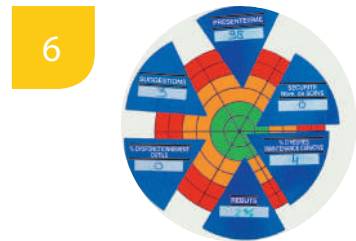

# Magnetic accessories

VISIOFLASH ACTION PLAN magnetic		
150311	W 300 x H 420 mm / W 11.81 x H 16.53 Inch	On stock

VISIOFLASH GRAPH magnetic L 300 mm x H 210 mm / L 11.81 x H 8.26 inch		
145240	5 days	5 days
145241	7 days	5 days
145242	31 days	5 days
145243	12 months	5 days
145244	5 weeks	5 days

VISIOFLASH GRAPH magnetic L 300 mm x H 420 mm / L 11.81 x H 16.53 inch		
145205	5 days	5 days
145207	7 days	5 days
145212	12 months	5 days
145215	5 weeks	5 days
145231	31 days	5 days

VISIOFLASH GOAL OF ZERO magnetic		
150141	W 300 x H 420 mm / W 11.81 x H 16.54 Inch	5 days

VISIOFLASH UNIVERSAL		
145150	W 300 x H 420 mm / W 11.81 x H 16.54 Inch	On stock

VISIOFLASH TARGET		
145147	Ø 400 mm / Ø 15.75 Inch	5 days

VISIOFLASH COUNTER magnetic		
145127	2 digits W 235 x H 115 mm / W 9.25 x H 4.53 Inch	5 days
145128	3 digits W 265 x H 115 mm / W 10.43 x H 4.53 Inch	5 days

VISIOFLASH CLOCK magnetic		
145125	W 148 x H 210 mm / W 5.83 x H 8.27 Inch	5 days

VISIOFLASH SPEEDMETER magnetic		
145126	W 148 x H 210 mm / W 5.83 x H 8.27 Inch	On stock