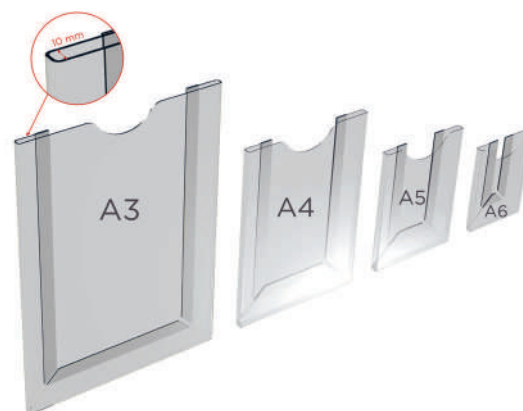

PRODOC MULTI

Modular document holder

Application

- Manufacturing order
- KANBAN
- Maintenance sheet
- Planning
- Work order

Space-saving, the 10 mm/0.39 Inch thick modular document holder |PRODOC MULTI allows you to slide in several documents, graphs or minutes and keeps them readily available.

Accessories

1

2

CODE	DESCRIPTION			DELIVERY	PACKING
	PRODOC MULTI Th. 10 mm/0.39 Inch	Magnetic	Sticky		
	A6	126331	126332	On stock	Kit of 5
	A5	125331	125332	On stock	Kit of 5
	A4	124331	124332	On stock	Kit of 2
	A3	123331	123332	On stock	Per unit
	PRODOC MULTI				
	3 x A6	126333	126334	On stock	Per unit
	5 x A6	126335	126336	On stock	Per unit
	3 x A5	125333	125334	On stock	Per unit
	5 x A5	125335	125336	On stock	Per unit
	3 x A4	124333	124334	On stock	Per unit
	5 x A4	124335	124336	On stock	Per unit
1. 124339	Only inclined stand for PRODOC MULTI			On stock	Per unit
1. 124337	Inclined stand fitted with 10 PRODOC MULTI A4			On stock	Per unit
1. 124338	Inclined stand fitted with 20 PRODOC MULTI A4			On stock	Per unit
2. 117545	Aluminium floor post H 1500 mm/59.05 Inch mm With base and fixing screws			3 Days	Pre-mounted