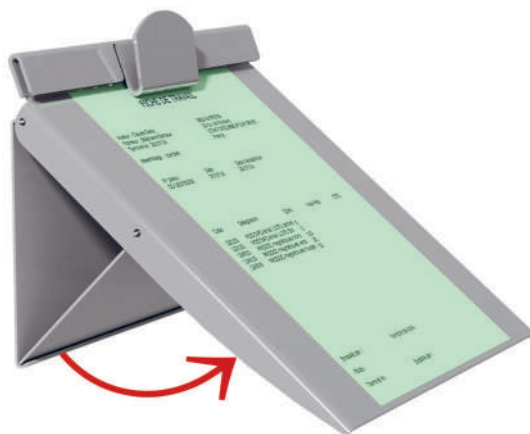

DATAPOST A

Workshop magnetic writing desk

Application

- Display
- Workshop
- Documentation
- Industry
- Information
- Lean Manufacturing
- Quality
- Safety

Writing lectern for workshop | DATAPOST Magnetic for fastening to a table or machine for grouping together everyday A4 vertical or horizontal documents held in place by spring clamp. The inclined surface can be folded away to reduce the space taken.

- Format: portrait (vertical) / landscape (horizontal)
- Model: clipboard
- Foldable surface
- Document format: A4
- Fixing: magnetic
- Material: PVC
- Colour: grey

CODE	DESIGNATION	LEAD TIME	PACKING
180105	DATAPOST A Magnetic A4 writing desk	On stock	Assembled