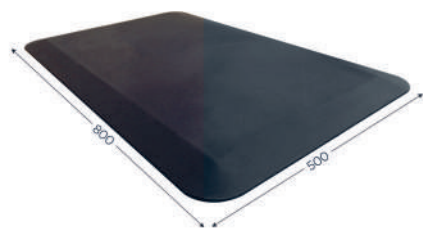

## ANTI-FATIGUE MAT

NEW

The **anti-fatigue mat** reduces pain and fatigue linked to a standing position in offices.

- High-density foam which offers shock absorption and exceptional foot support
- The grooved support and bevelled edges ensure optimum grip and reduce the risk of falling
- Made of polyurethane, recognised for its durability