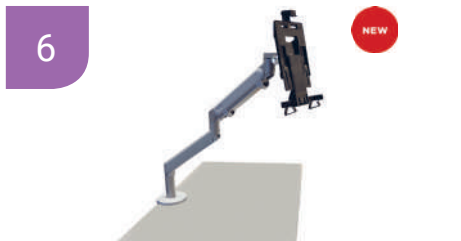

NEW

Tilttable stand for flat screen		
119455	Fixing on aluminium rail	On stock

Adjustable wall-mounted shelf support 8 to 10", lockable		
711203	Wall fixation	10 days

NEW

Swivel bracket for flat screen		
119453	Clamp fastening	On stock

NEW

Tablet stand with articulated arm		
119454	Clamp fastening	On stock

Set of 6 translucent plastic folder		
130649	with zipper closure	10 days

Inclined document display transparent fixing on aluminium profile		
124800	Format A4	5 days

NEW

Display panel Enamel 800°		
411231	W 458 x H 621 mm / W 18.03 x H 24.44 Inch attaching with straps	On stock