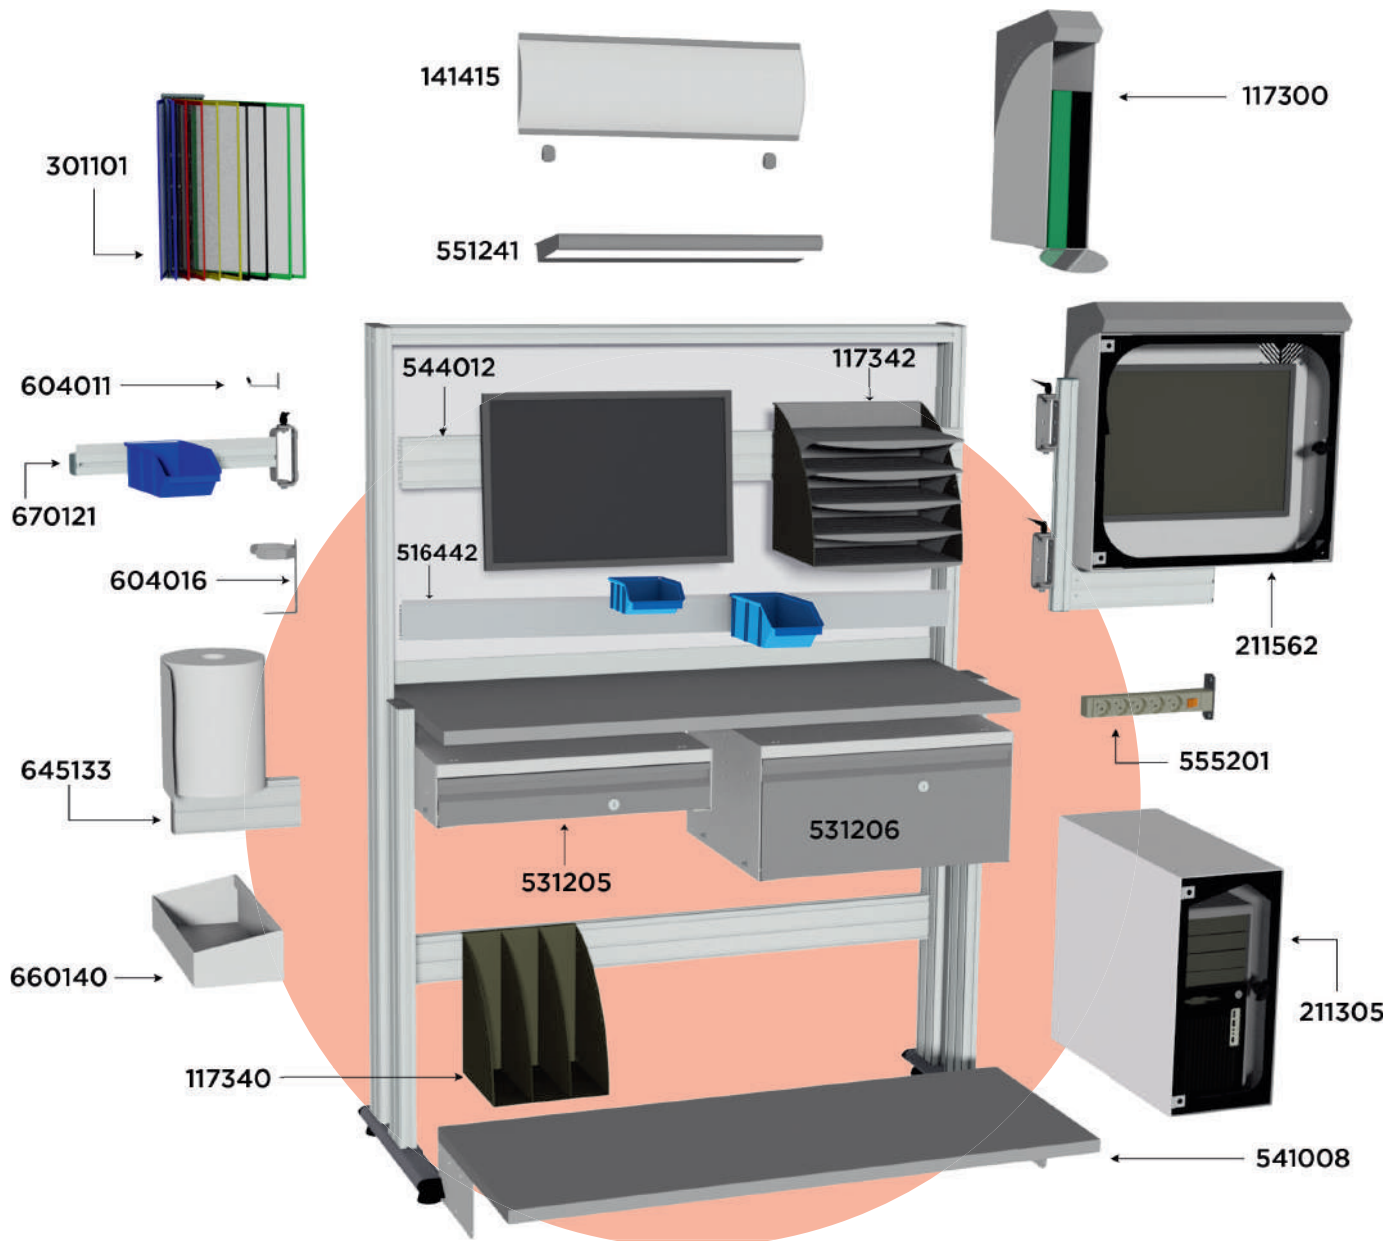

# QUALIPOST 600

Quality Control workstation

WORKSHOP FURNITURE

Personalise your product

You can find all accessories on page 65