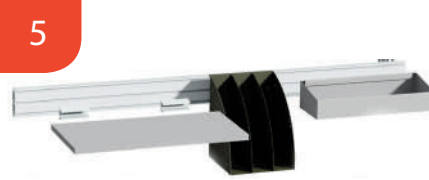

Accessories for Workstation

1

Design headband «QUALITY POINT» with mounting bracket

149511	W 600 x H 170 mm / W 23.62 x H 6.69 Inch	On stock
--------	--	----------

2

5-way power strip with power switch 220v without circuit breaker 3680 W

555101	USA Standard	On stock
555201	European standard	On stock
555211	English Standard	On stock
555221	Swiss standard	On stock

3

5-way power strip with power switch 220v with circuit breaker 3680 W

555110	USA Standard	On stock
555204	European standard	On stock
555214	English Standard	10 days
555224	Swiss standard	10 days

4

Lower shelf fixing on aluminium profile

541006	L 556 mm / W 21.89 Inch	3 days
541007	L 900 mm / W 35.43 Inch	3 days
541008	L 1200 mm / W 47.24 Inch	3 days

5

Multifunctional aluminium rail

544006	W 556 mm / W 21.89 Inch	3 days
544009	W 900 mm / W 35.43 Inch	3 days
544010	W 800 mm / W 31.5 Inch	3 days
544011	W 1000 mm / W 39.37 Inch	3 days
544012	W 1200 mm / W 47.24 Inch	3 days
544013	W 1500 mm / W 59.06 Inch	3 days
544014	W 1800 mm / W 70.87 Inch	3 days
544015	W 2000 mm / W 78.74 Inch	3 days

6

DOCAFLEX WALL-MOUNTED

301101	A4 with 10 vertical assorted A4 sleeves with pivots and 4 stops	On stock
301102	A4 with 5 vertical assorted A4 sleeves with pivots and 4 stops	On stock

7

Steel compartment with 5 levels capacity