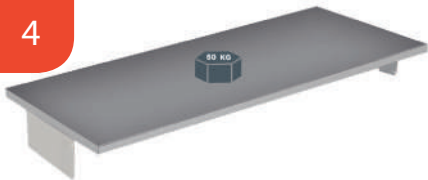

Accessories for Workstation

1

Design headband «QUALITY POINT» with mounting bracket

149511	W 600 x H 170 mm / W 23.62 x H 6.69 Inch	On stock
--------	--	----------

2

5-way power strip with power switch 220v without circuit breaker 3680 W

555101	USA Standard	On stock
555201	European standard	On stock
555211	English Standard	On stock
555221	Swiss standard	On stock

3

5-way power strip with power switch 220v with circuit breaker 3680 W

555110	USA Standard	On stock
555204	European standard	On stock
555214	English Standard	10 days
555224	Swiss standard	10 days

4

Lower shelf fixing on aluminium profile

541006	L 556 mm / W 21.89 Inch	3 days
541007	L 900 mm / W 35.43 Inch	3 days
541008	L 1200 mm / W 47.24 Inch	3 days

5

Multifunctional aluminium rail

544006	W 556 mm / W 21.89 Inch	3 days
544009	W 900 mm / W 35.43 Inch	3 days
544010	W 800 mm / W 31.5 Inch	3 days
544011	W 1000 mm / W 39.37 Inch	3 days
544012	W 1200 mm / W 47.24 Inch	3 days
544013	W 1500 mm / W 59.06 Inch	3 days
544014	W 1800 mm / W 70.87 Inch	3 days
544015	W 2000 mm / W 78.74 Inch	3 days

6

DOCAFLEX WALL-MOUNTED

301101	A4 with 10 vertical assorted A4 sleeves with pivots and 4 stops	On stock
301102	A4 with 5 vertical assorted A4 sleeves with pivots and 4 stops	On stock

7

Steel compartment with 5 levels capacity