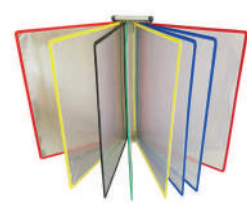

4

Lower shelf fixing on aluminium profile

541006	L 556 mm / W 21.89 Inch	3 days
541007	L 900 mm / W 35.43 Inch	3 days
541008	L 1200 mm / W 47.24 Inch	3 days

5

Multifunctional aluminium rail

544006	W 556 mm / W 21.89 Inch	3 days
544009	W 900 mm / W 35.43 Inch	3 days
544010	W 800 mm / W 31.5 Inch	3 days
544011	W 1000 mm / W 39.37 Inch	3 days
544012	W 1200 mm / W 47.24 Inch	3 days
544013	W 1500 mm / W 59.06 Inch	3 days
544014	W 1800 mm / W 70.87 Inch	3 days
544015	W 2000 mm / W 78.74 Inch	3 days

6

DOCAFLEX WALL-MOUNTED

301101	A4 with 10 vertical assorted A4 sleeves with pivots and 4 stops	On stock
301102	A4 with 5 vertical assorted A4 sleeves with pivots and 4 stops	On stock

7

Steel compartment with 5 levels capacity