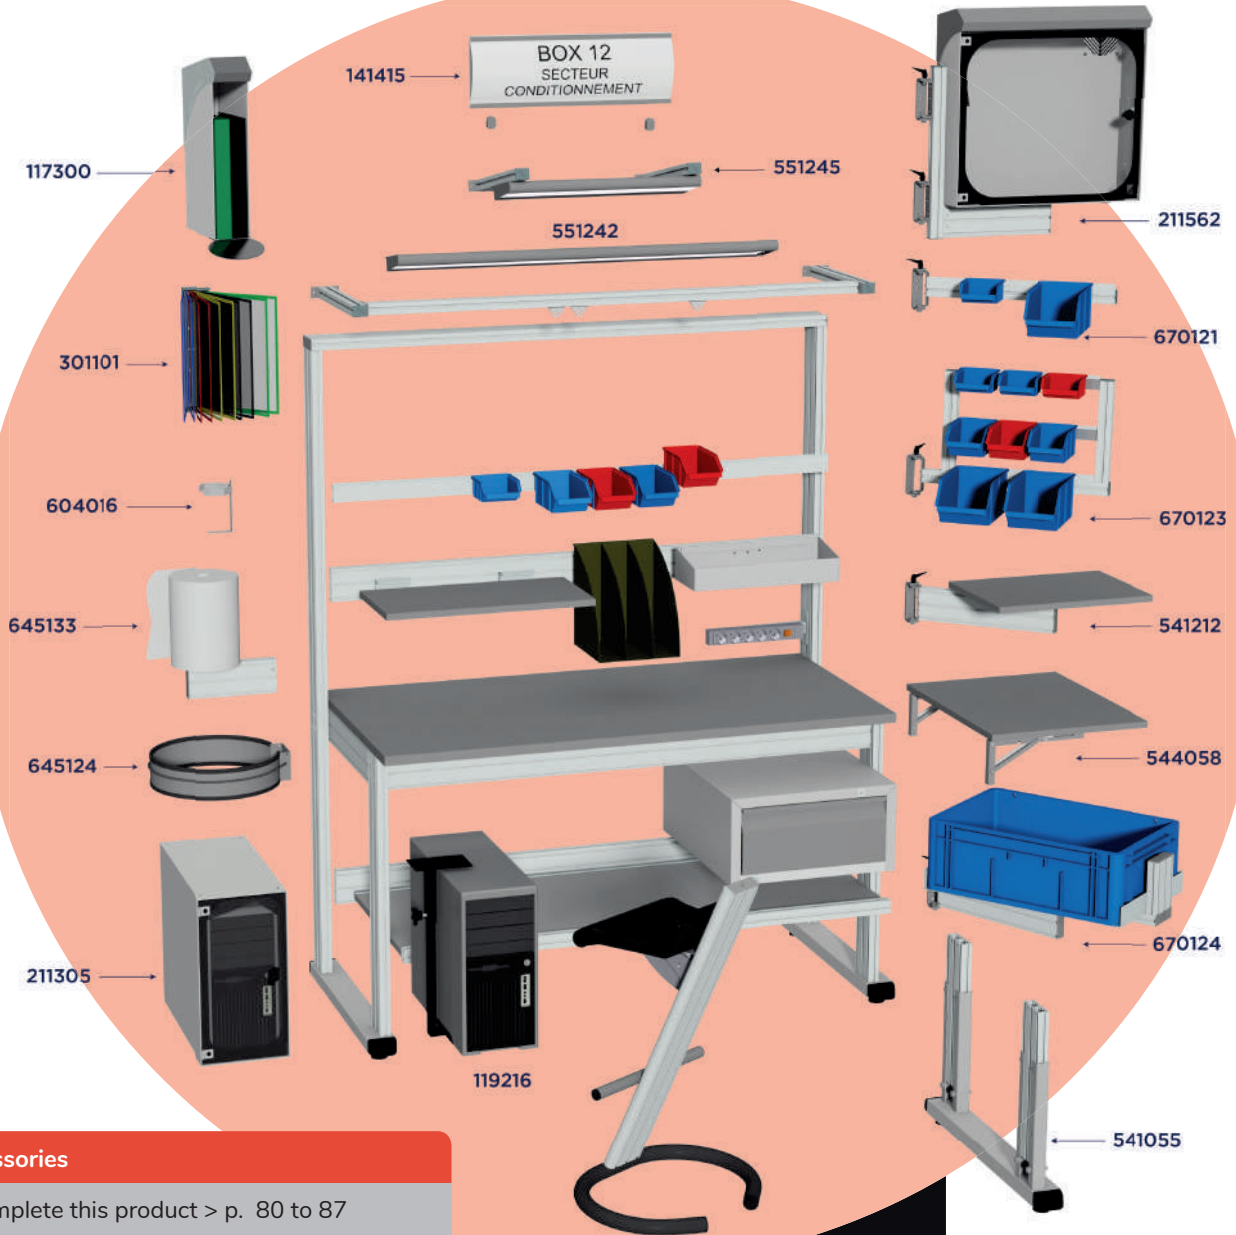

Custom-made production

For more information, contact us

QUALIPOST 3000

The customisable workstation

WORKSHOP FURNITURE

Accessories

to complete this product > p. 80 to 87

Customers' applications