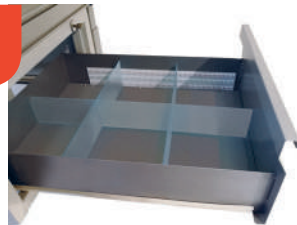

Modular drawer arrangement		
531220	H 80 mm / H 3.15 inch	5 days

9