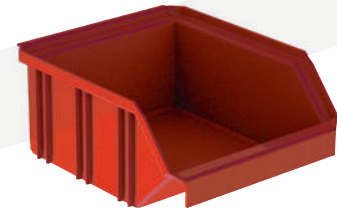

2

Set of 4 height-adjustable raisers		
541055	in 50 mm / 1.97 Inch increments	On stock

3

Set of 4 absorbing silentbloc		
541060	absorption	On stock

4

Mounting rail for plastic bins		
516440	W 800 mm / W 31.49 Inch	3 days
516441	W 1000 mm / W 39.37 Inch	3 days
516442	W 1200 mm / W 47.24 Inch	3 days
516443	W 1500 mm / W 59.06 Inch	3 days
516444	W 1800 mm / W 70.87 Inch	3 days
516445	W 2000 mm / W 78.74 Inch	3 days

5

Side swivel support		
670121	with 1 level	3 days

6

Side swivel support		
670123	3 levels articulated	3 days

7

Open fronted blue plastic bin		
542111	Set of 10 W 88/70 x D 105 x H 54 mm / W 3.46/2.75 x D 4.13 x H 2.12 Inch	7 days
542112	Set of 10 W 167/140 x D 105 x H 82 mm / W 6.57/5.51 x D 4.13 x H 3.27 Inch	7 days
542113	Set of 5 W 237/205 x D 144 x H 123 mm / W 9.33/8.07 x D 5.67 x H 4.84 Inch	7 days
542114	Set of 5 W 345/300 x D 205 x H 164 mm / W 13.58/11.81 x D 8.07 x H 6.45 Inch	7 days

8

Open fronted grey plastic bin		
542131	Set of 10 W 88/70 x D 105 x H 54 mm / W 3.46/2.75 x D 4.13 x H 2.12 Inch	7 days
542132	Set of 10 W 167/140 x D 105 x H 82 mm / W 6.57/5.51 x D 4.13 x H 3.27 Inch	7 days
542133	Set of 5 W 237/205 x D 144 x H 123 mm / W 9.33/8.07 x D 5.67 x H 4.84 Inch	7 days
542138	Set of 5 W 345/300 x D 205 x H 164 mm / W 13.58/11.81 x D 8.07 x H 6.45 Inch	7 days

9

Open fronted red plastic bin		
542121	Set of 10 W 88/70 x D 105 x H 54 mm / W 3.46/2.75 x D 4.13 x H 2.12 Inch	7 days
542122	Set of 10 W 167/140 x D 105 x H 82 mm / W 6.57/5.51 x D 4.13 x H 3.27 Inch	7 days
542123	Set of 5 W 237/205 x D 144 x H 123 mm / W 9.33/8.07 x D 5.67 x H 4.84 Inch	7 days
542124	Set of 5 W 345/300 x D 205 x H 164 mm / W 13.58/11.81 x D 8.07 x H 6.45 Inch	7 days