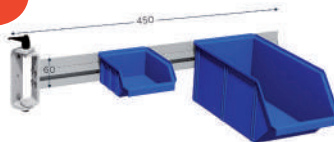

Accessories for Workstation

1

Footrest adjustable in height and depth		
540071	W 1000 mm / W 39.37 Inch	3 days
540072	W 1200 mm / W 47.24 Inch	3 days
540073	W 1500 mm / W 59.06 Inch	3 days
540075	W 2000 mm / W 78.74 Inch	3 days

2

Set of 4 height-adjustable raisers		
541055	in 50 mm / 1.97 Inch increments	On stock

3

Set of 4 absorbing silentbloc		
541060	absorption	On stock

4

Mounting rail for plastic bins		
516440	W 800 mm / W 31.49 Inch	3 days
516441	W 1000 mm / W 39.37 Inch	3 days
516442	W 1200 mm / W 47.24 Inch	3 days
516443	W 1500 mm / W 59.06 Inch	3 days
516444	W 1800 mm / W 70.87 Inch	3 days
516445	W 2000 mm / W 78.74 Inch	3 days

5

Side swivel support		
670121	with 1 level	3 days

6

Side swivel support		
670123	3 levels articulated	3 days

7

Open fronted blue plastic bin		
542111	Set of 10 W 88/70 x D 105 x H 54 mm / W 3.46/2.75 x D 4.13 x H 2.12 Inch	7 days
542112	Set of 10 W 167/140 x D 105 x H 82 mm / W 6.57/5.51 x D 4.13 x H 3.27 Inch	7 days
542113	Set of 5 W 237/205 x D 144 x H 123 mm / W 9.33/8.07 x D 5.67 x H 4.84 Inch	7 days
542114	Set of 5 W 345/300 x D 205 x H 164 mm / W 13.58/11.81 x D 8.07 x H 6.45 Inch	7 days

8

Open fronted grey plastic bin		
542131	Set of 10 W 88/70 x D 105 x H 54 mm / W 3.46/2.75 x D 4.13 x H 2.12 Inch	7 days
542132	Set of 10 W 167/140 x D 105 x H 82 mm / W 6.57/5.51 x D 4.13 x H 3.27 Inch	7 days
542133	Set of 5 W 237/205 x D 144 x H 123 mm / W 9.33/8.07 x D 5.67 x H 4.84 Inch	7 days
542138	Set of 5 W 345/300 x D 205 x H 164 mm / W 13.58/11.81 x D 8.07 x H 6.45 Inch	7 days